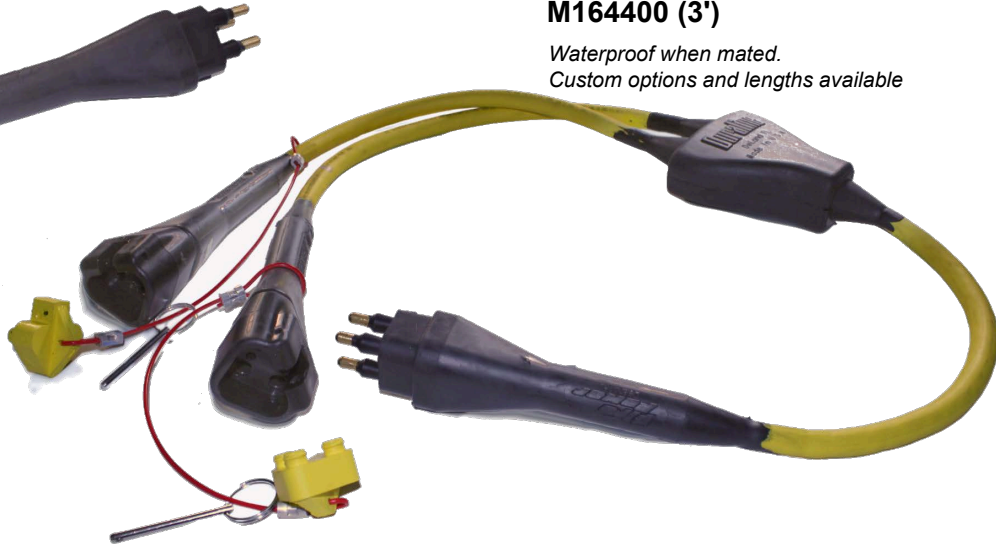

FP-40 IP68 Spider Junction M164400 (3')

*Waterproof when mated.
Custom options and lengths available*