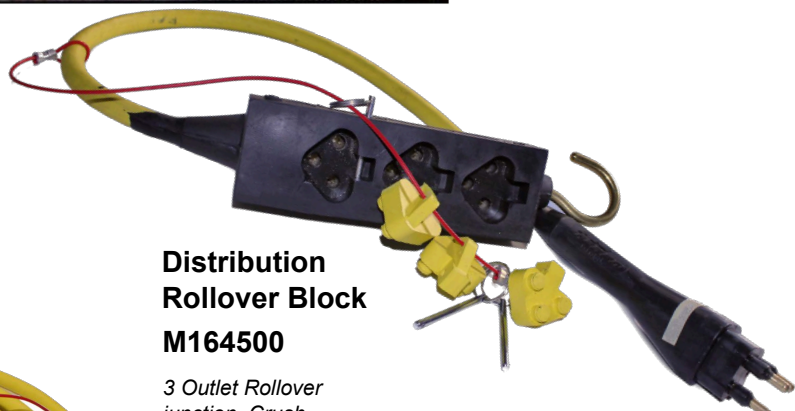

**Fire Power** is the only system designed exclusively for the **safety** and **convenience** of the firefighter. They can't be crushed by other fire vehicles as other conventional connectors can, and **can be submerged** in 3' of water. The firefighter can stop worrying about being left without power while fighting a fire. It is **easy to install, easy to lay out**, and above all else dependable.

All Fire Power products are designed to be **Crushproof & waterproof** when mated.

**Internal FS-Box Receptacle, M165200**

*For use in on-board fire-safe conduit box.*

**Distribution Rollover Block M164500**

*3 Outlet Rollover junction. Crush resistant and waterproof up to 3' when mated.*

**Male / Female Extensions M164300 (25')**

*Waterproof when mated. IP68 rated. Molded plugs available in black and red. Custom options and lengths available*

- IP68 rated for 6' of water when mated and locked.
- Will not disconnect under high pressure hose
- Diesel / oil resistant
- V-0 flame resistant.
- Connectors are rubber molded directly to cable