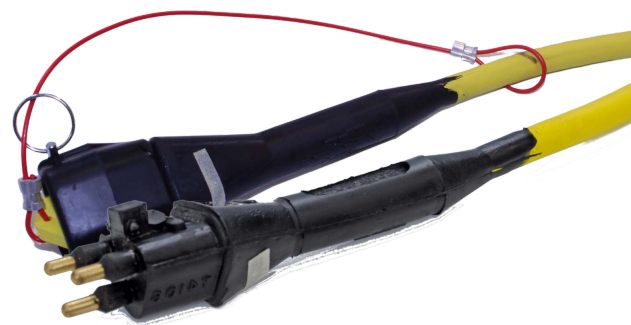

**Male and Female IP68 Pigtails
Male M164502
Female M102405**

*3' Fire Power Pigtails
Custom options and lengths available*