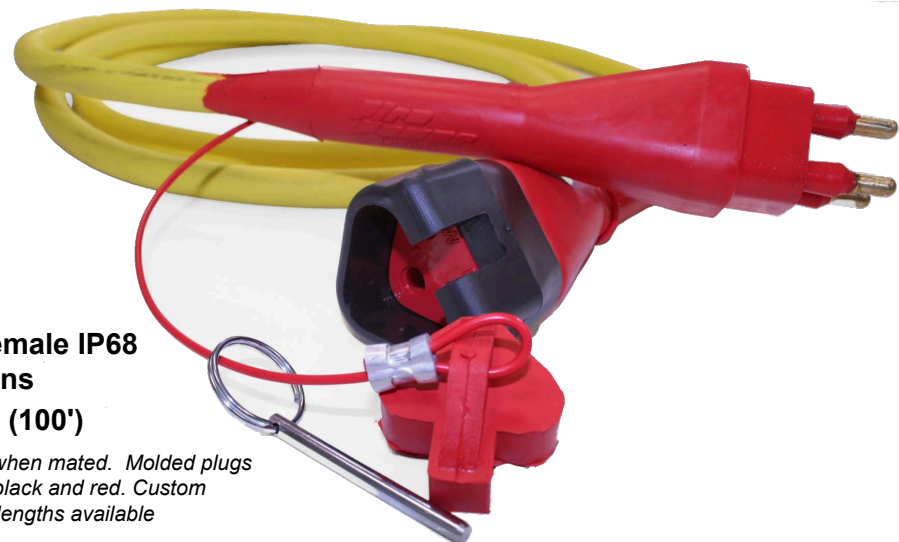

Male / Female IP68 Extensions M164301 (100')

Waterproof when mated. Molded plugs available in black and red. Custom options and lengths available