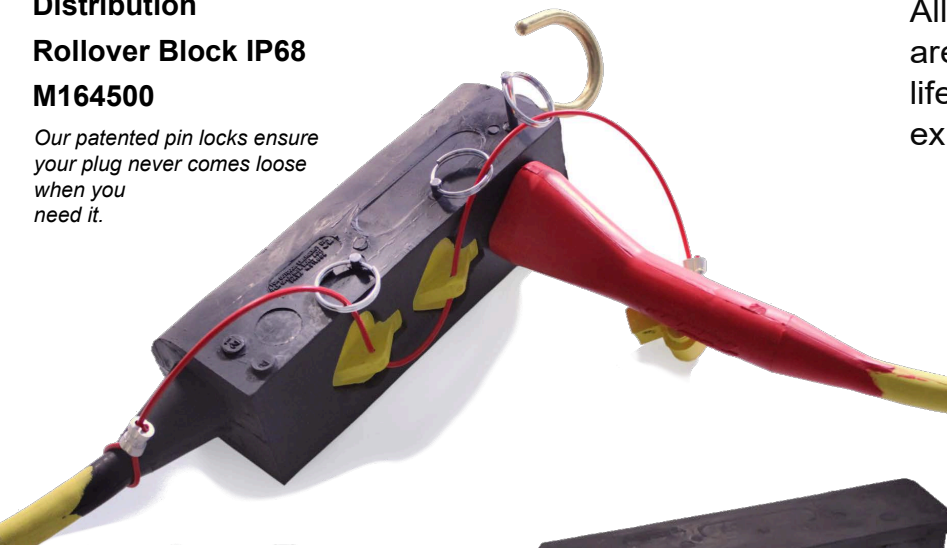

Distribution

Rollover Block IP68

M164500

Our patented pin locks ensure your plug never comes loose when you need it.

All **Fire Power** portable electrical systems are specifically designed for long service life under rough conditions fire fighters experience.

- IP68 rated for 6' of water when mated and locked.
- Will not disconnect under high pressure hose
- Diesel / oil resistant
- V-0 flame resistant.
- Connectors are rubber molded directly to cable