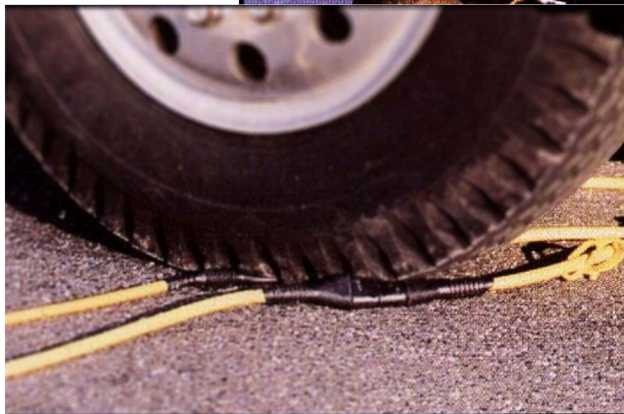

**Fire Power** is the only system designed exclusively for the **safety** and **convenience** of the firefighter. They can't be crushed by other fire vehicles as other conventional connectors can, and **can be submerged** in 3' of water. The firefighter can stop worrying about being left without power while fighting a fire. It is **easy to install, easy to lay out**, and above all else dependable.